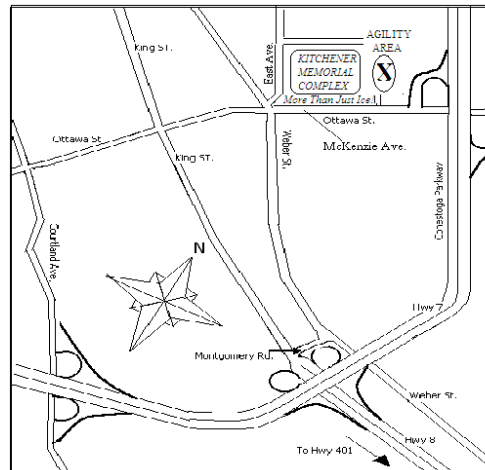

Charts are For Reference only
(Schedule within is official)

SHOW TOTALS & GROUP JUDGING				
SATURDAY MAY 21, 2011				
Grp	Time	Judge	Ring #	Totals
7	FBJ	JB	4	27
5	10:15 am	TT	2	34
2	11:00 am	JB	4	14
6	11:30 am	JR	5	36
1	12:00 pm	TT	2	47
3	2:00 pm	MB	3	75
4	FBJ	TT	2	70
KW All Breed Conf Show Total				303
*TBA – Specialty GROUP FOUR 1:30 PM - Ring # 1				115
*SPECIALTIES Total				52
TOTAL				470

SHOW TOTALS & GROUP JUDGING				
SUNDAY MAY 22, 2011				
Grp	Time	Judge	Ring #	Totals
7	10:00 am	TT	2	24
5	10:45 am	WD	5	44
2	11:15 am	TT	2	11
6	12:30 pm	TT	2	37
3	2:00 pm	TT	2	64
4	2:30 pm	RP	4	64
1	FBJ	RE	3	53
KW All Breed Conf Show Total				297
*SPECIALTIES Total				189
TOTAL				486

SHOW TOTALS & GROUP JUDGING				
MONDAY MAY 23, 2011 - SHOW # 1				
Grp	Time	Judge	Ring	Totals
6	10:00 am	JB	3	27
1	10:30 am	RR	1	41
7	11:00 am	LP	4	34
2	FBJ	RR	1	14
4	11:45 am	JB	3	31
5	12:15 pm	MB	2	43
3	1:45 pm	RR	1	44
TOTAL				234

SHOW TOTALS & GROUP JUDGING				
MONDAY MAY 23, 2011 - SHOW # 2				
Grp	Time	Judge	Ring	Totals
2	9:30 am	MB	2	12
1	1:15 pm	JB	3	45
4	2:45 pm	MB	2	30
5	3:30 pm	JB	3	45
6	4:00 pm	MB	2	26
3	5:00 pm	JB	3	39
7	FBJ	MB	2	33
KW All Breed Conf Show Total				230
Rally				132
TOTAL				362

KW KENNEL CLUB

Website - www.kwkennelclub.ca

Judging Schedule

Saturday, Sunday, Monday

May 21, 22, 23, 2011

KITCHENER MEMORIAL
AUDITORIUM COMPLEX

400 East Avenue, Kitchener, ON N2H 1Z6

DIRECTIONS TO THE SHOW SITE

From Hwy 401, take Hwy 8 (exit # 278) toward Kitchener.

Please note: FBJ = Follows Breed Judging

*All Specialty totals included ALL CLASSES

Junior Handling – KW Kennel Club

Saturday May 21, 2011 – TBA

Ring # 4 Time : 1:00 pm

Please register a minimum of 1 hour BEFORE the competition

Zone 6 Junior Handling Finals

Saturday May 21, 2011

Ring # 2 After Best in Show

Our Proud Sponsor

Note: more than one group level judging may be Judged at the same time

Video cameras are not permitted without the approval of the Show Superintendent

“NO PRIVATE EXERCISE PENS”