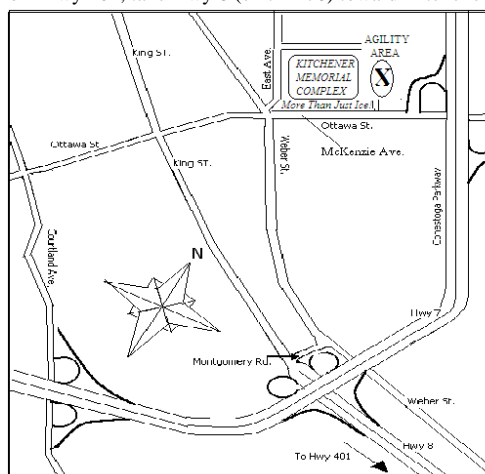

KW KENNEL CLUB

Judging Schedule

Saturday, Sunday, Monday
May 22, 23, 24, 2010

KITCHENER MEMORIAL
AUDITORIUM COMPLEX
400 East Avenue, Kitchener, ON N2H 1Z6

WEBSITE- <http://www.theaud.ca>

DIRECTIONS TO THE SHOW SITE

From Hwy 401, take Hwy 8 (exit # 278) toward Kitchener.

Please note: FBJ = Follows Breed Judging

*All Specialty totals included ALL CLASSES

Junior Handling

Saturday May 22, 2010 – TBA
Ring # 2 Time : 1:00 pm

Please register a minimum of 1 hour BEFORE the competition

All Best In Show Judging
will follow the last Group Judged Each Day
Saturday – Thora Brown
Sunday – Michel Bouchard
Monday – Janet Lobb

All Judging Times
Determined & Scheduled
by the KW Kennel Club

"NO PRIVATE EXERCISE PENS"

For Reference only (Schedule within is official)				
SHOW TOTALS & GROUP JUDGING				
SATURDAY MAY 22, 2010				
Grp	Time	Judge	Ring #	Totals
1	10:15 am	TB	3	62
5	10:45 am	AB	5	30
3	12:00 pm	MB	4	80
6	12:30 pm	AB	5	30
2	2:30 pm	MB	4	14
7	3:30 pm	AB	5	26
4	FBJ	TB	3	91
KW All Breed Conf Show Total				333
*TBA – Specialty GROUP FOUR 3:00 PM - Ring # 1				159
*SPECIALTIES Total				52
TOTAL				544

Please note: FG = Follows Group # Judging

For Reference only (Schedule within is official)				
SHOW TOTALS & GROUP JUDGING				
SUNDAY MAY 23, 2010				
Grp	Time	Judge	Ring #	Totals
3	11:00 am	TB	2	73
7	12:45 pm	TB	2	30
5	1:15 pm	MB	3	31
4	1:45 pm	AB	4	78
2	2:30 pm	AB	4	12
6	3:15 pm	TB	2	37
1	FBJ	MB	3	65
KW All Breed Conf Show Total				326
*SPECIALTIES Total				129
TOTAL				455

For Reference only (Schedule within is official)				
SHOW TOTALS & GROUP JUDGING				
MONDAY MAY 24, 2010				
Grp	Time	Judge	Ring #	Totals
7	10:00 am	MB	1	25
5	10:30 am	VH	2	22
2	11:30 am	VH	2	9
3	FBJ	PP	3	59
4	12:45 pm	MB	1	57
1	2:00 pm	DK	2	51
6	FBJ	JL	1	31
TOTAL				254

Note: more than one group level judging may be Judged at the same time